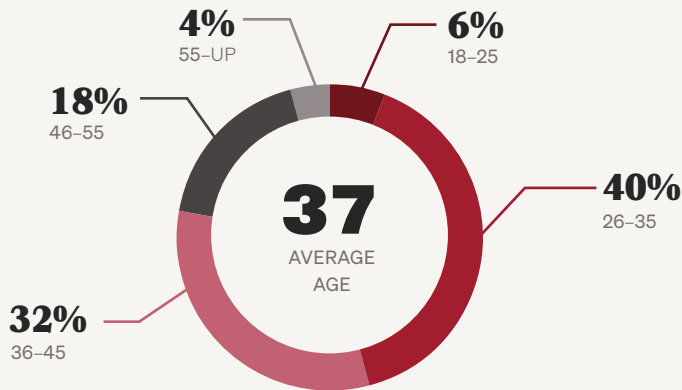

Organizational Behavior

GRADUATE CERTIFICATE

Student age

2

average number of courses completed each term

Location while earning the certificate

- 30%** Live in Massachusetts
- 70%** Live outside Massachusetts
- 17%** Live outside the United States

Reasons for pursuing the certificate

76%

of students are employed full-time while earning this certificate

Years of employment

And the best part was...

“ The quality of the coursework, attentiveness and availability of the instructors, and the caliber of my classmates were beyond my expectations.”