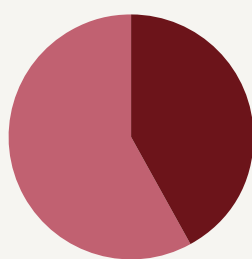

Reasons for pursuing the certificate

76%

of students are employed full-time while earning this certificate

Years of employment

And the best part was...

“ The quality of the coursework, attentiveness and availability of the instructors, and the caliber of my classmates were beyond my expectations.”

—Curtis Thompson

Organizational Behavior

GRADUATE CERTIFICATE

Stackable Degrees

- Management Master's Degree Program
- Industrial-Psychology Master's Degree Program

52%

of certificate earners also earned an ALM