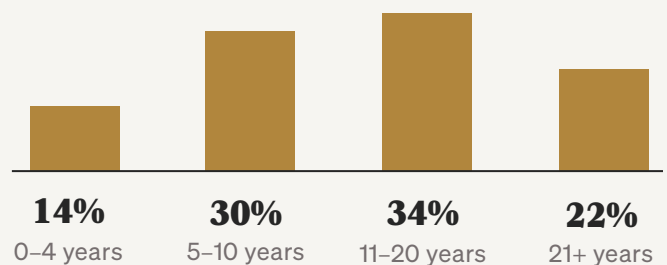

Organizational Behavior

GRADUATE CERTIFICATE

Student age

2

average number of courses completed each term

Location while earning the certificate

- 30%** Live in Massachusetts
- 70%** Live outside Massachusetts
- 17%** Live outside the United States

Reasons for pursuing the certificate

76%

of students are employed full-time while earning this certificate

Years of employment

And the best part was...

“ The quality of the coursework, attentiveness and availability of the instructors, and the caliber of my classmates were beyond my expectations.”