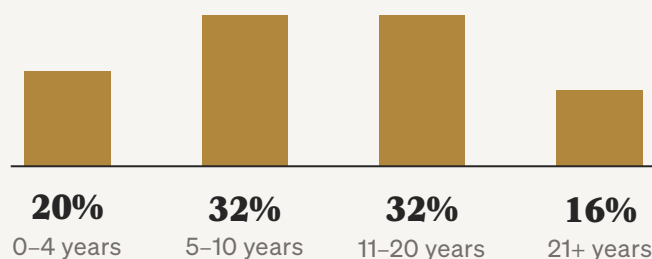

Data Science

GRADUATE CERTIFICATE

Student age

2

average number of courses completed each term

Location while earning the certificate

- 25%** Live in Massachusetts
- 75%** Live outside Massachusetts
- 34%** Live outside the United States

Reasons for pursuing the certificate

80%

of students are employed full-time while earning this certificate

Years of employment

And the best part was...

“The Graduate Certificate of Data Science is a great program with a very comprehensive curriculum and very knowledgeable faculty members. **Harvard Extension School provided a great opportunity to pursue this certificate in a flexible manner while working full-time.**”