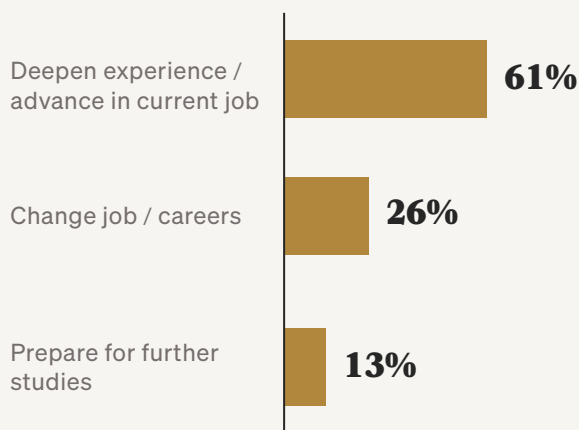

Data Science

GRADUATE CERTIFICATE

Student age

2

average number of courses completed each term

Location while earning the certificate

- 25%** Live in Massachusetts
- 75%** Live outside Massachusetts
- 34%** Live outside the United States

Reasons for pursuing the certificate

80%

of students are employed full-time while earning this certificate

Years of employment

And the best part was...

“The Graduate Certificate of Data Science is a great program with a very comprehensive curriculum and very knowledgeable faculty members. **Harvard Extension School provided a great opportunity to pursue this certificate in a flexible manner while working full-time.**”