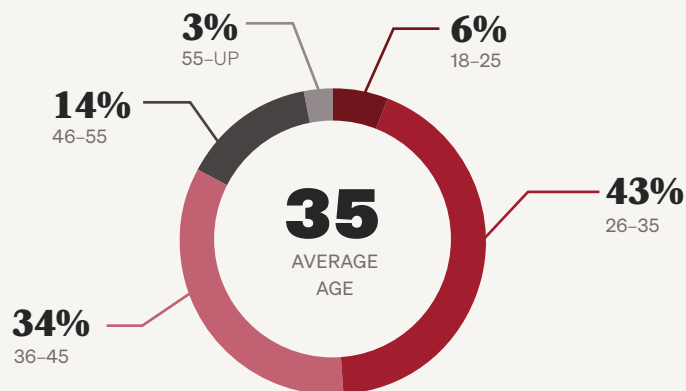

Data Science

GRADUATE CERTIFICATE

Student age

2

average number of courses completed each term

Location while earning the certificate

- 25%** Live in Massachusetts
- 75%** Live outside Massachusetts
- 34%** Live outside the United States