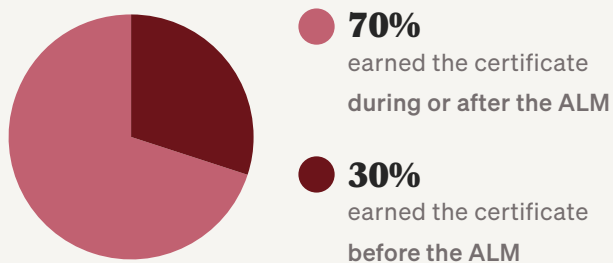

—George Anthony Keslinke

Stackable Degrees

- Management Master's Degree Program
- Sustainability Master's Degree Program

65%

of certificate earners also earned an ALM

69% have professional experience in the field

Select job titles held by certificate earners

- Chief Executive
- Consultant
- Engineering Manager
- Environmental Engineer
- Financial Manager
- Management Analyst
- Marketing Manager
- Operations Manager
- Project Manager
- Research Assistant