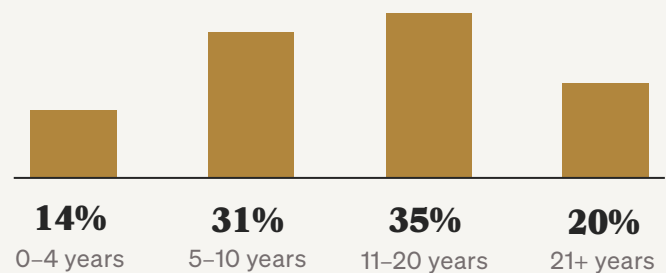

Corporate Sustainability and Innovation

GRADUATE CERTIFICATE

Student age

2 average number of courses completed each term

Location while earning the certificate

- 16%** Live in Massachusetts
- 74%** Live outside Massachusetts
- 23%** Live outside the United States

Reasons for pursuing the certificate

70% of students are employed full-time while earning this certificate

Years of employment

And the best part was...

“ The overall Harvard Extension School experience has been one of the most rewarding experiences I have had personally, academically, and professionally. I have highly recommended the program to many people.”