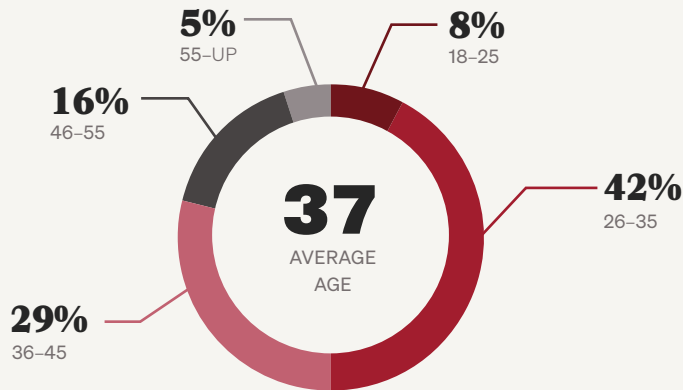

Corporate Sustainability and Innovation

GRADUATE CERTIFICATE

Student age

2 average number of courses completed each term

Location while earning the certificate

- 16%** Live in Massachusetts
- 74%** Live outside Massachusetts
- 23%** Live outside the United States

Reasons for pursuing the certificate

70% of students are employed full-time while earning this certificate

Years of employment

And the best part was...

“ The overall Harvard Extension School experience has been one of the most rewarding experiences I have had personally, academically, and professionally. I have highly recommended the program to many people.”