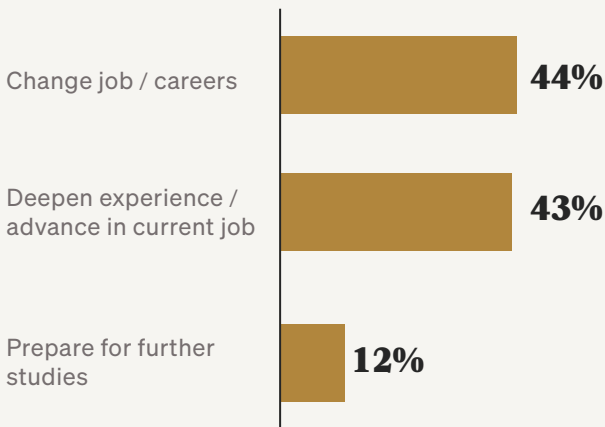

Corporate Sustainability and Innovation

GRADUATE CERTIFICATE

Student age

2 average number of courses completed each term

Location while earning the certificate

- 16%** Live in Massachusetts
- 74%** Live outside Massachusetts
- 23%** Live outside the United States

Reasons for pursuing the certificate

70% of students are employed full-time while earning this certificate

Years of employment

And the best part was...

“ The overall Harvard Extension School experience has been one of the most rewarding experiences I have had personally, academically, and professionally. I have highly recommended the program to many people.”