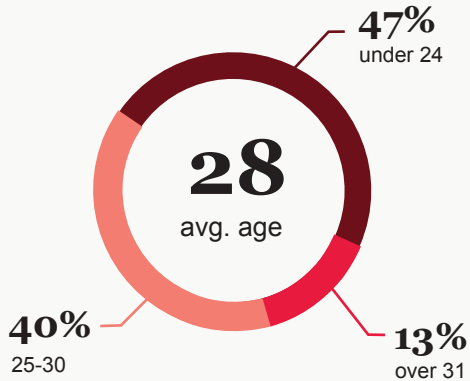

Premedical Program

HARVARD EXTENSION SCHOOL

STUDENT AGE

166 program participants

66%
female

average undergrad GPA **3.62**

34%
male

OUR PMP STUDENTS STUDIED A VARIETY OF FIELDS AS UNDERGRADUATES

- Psychology
- Nursing
- Biology
- Neuroscience
- Economics
- Computer Science
- English
- Public Health

WHERE MOST PMP STUDENTS HAVE BEEN ACCEPTED

- University of Massachusetts
- Brown University
- Tufts University
- University of Minnesota
- Boston University
- Harvard University